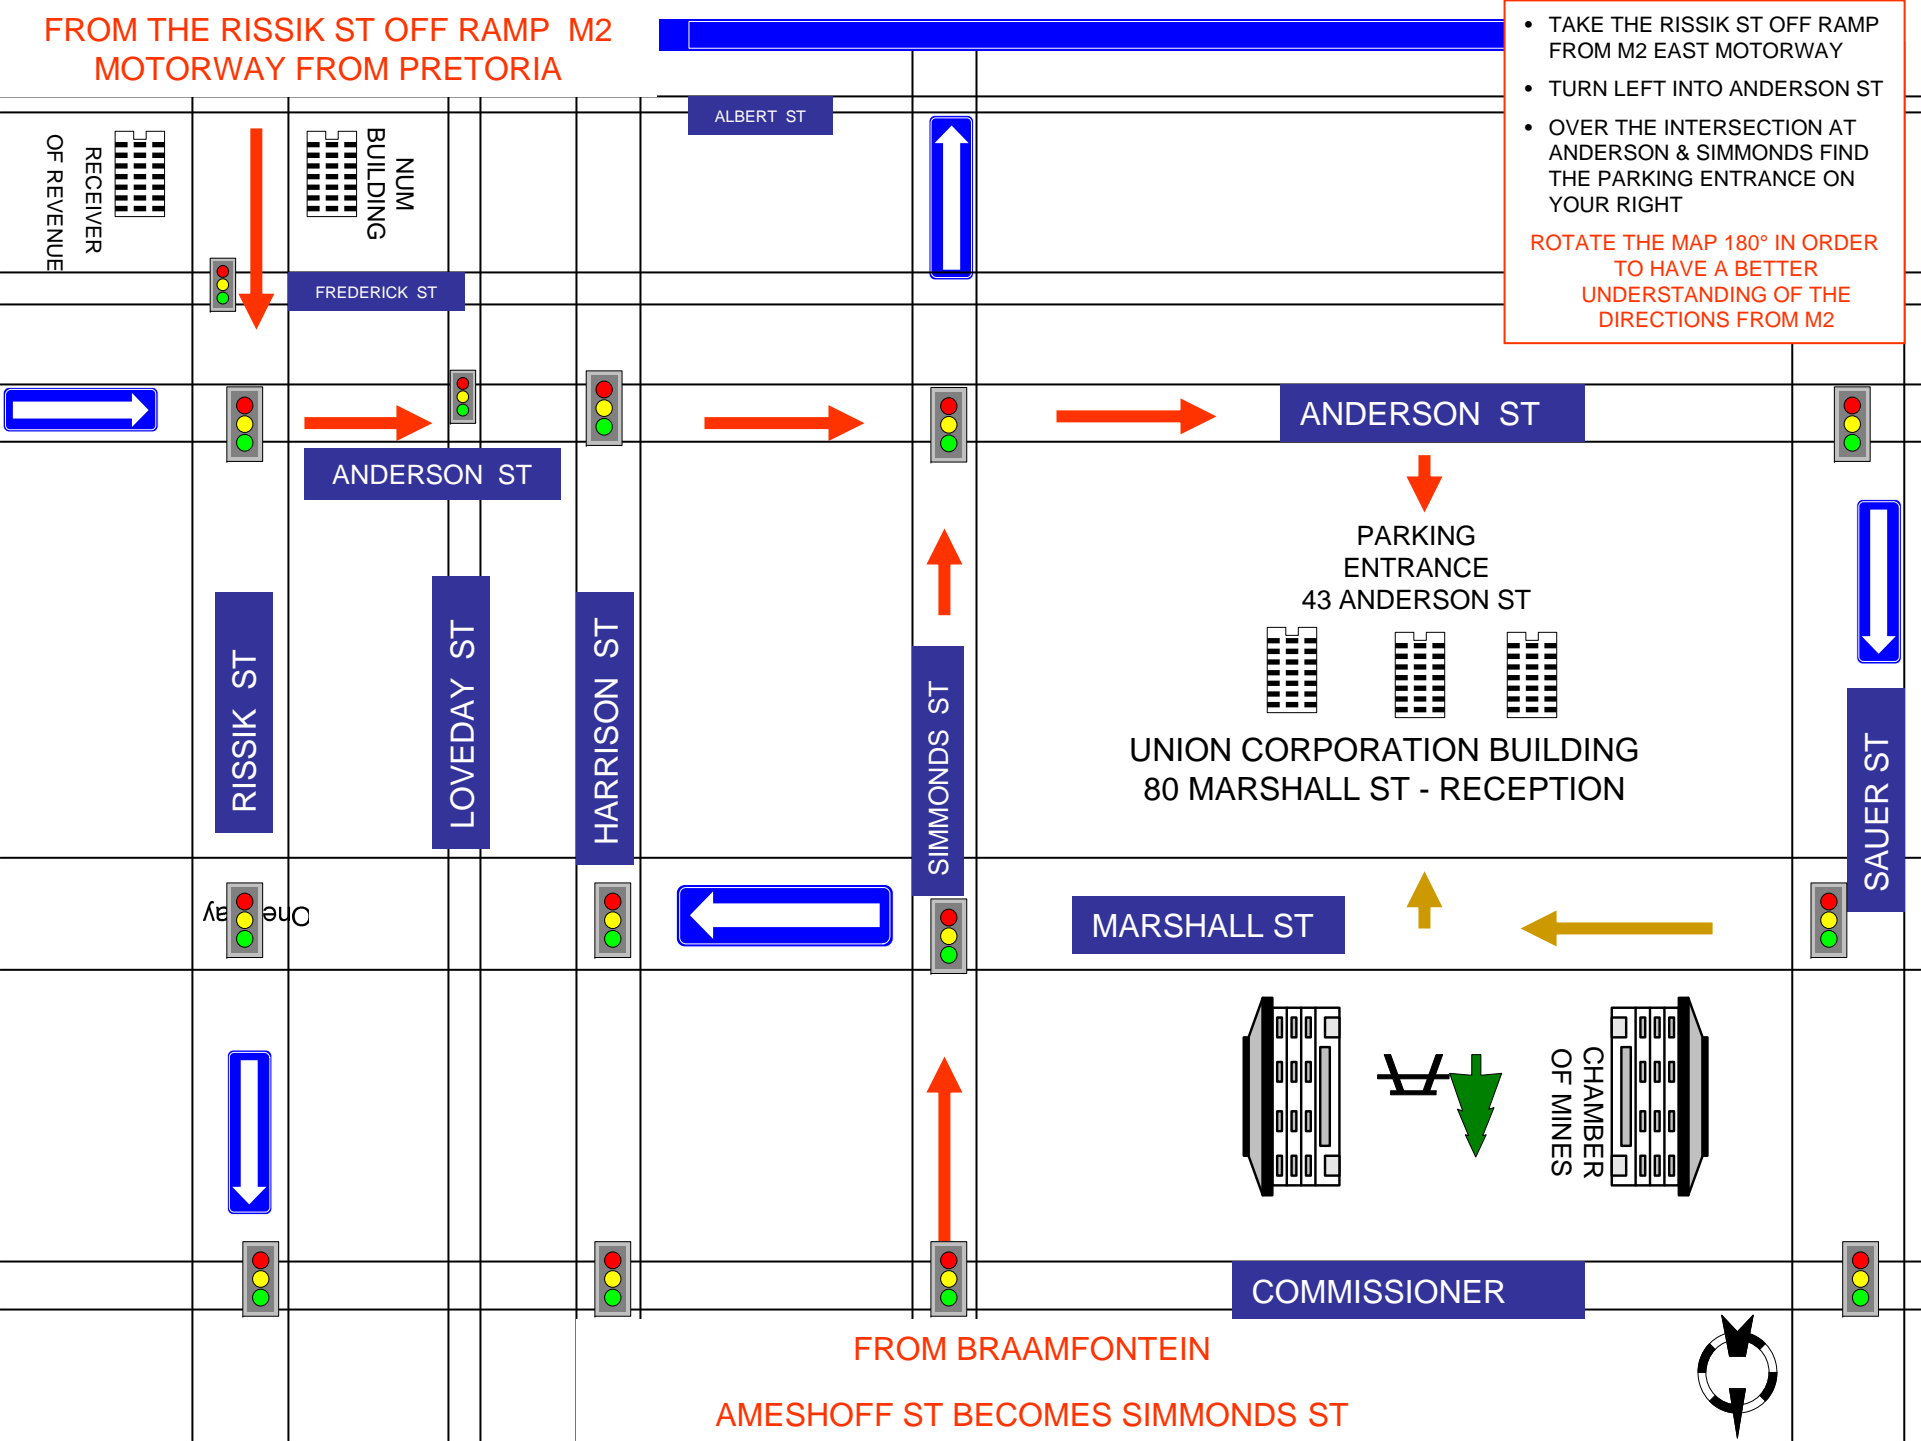

FROM THE RISSIK ST OFF RAMP M2
MOTORWAY FROM PRETORIA

- TAKE THE RISSIK ST OFF RAMP FROM M2 EAST MOTORWAY
 - TURN LEFT INTO ANDERSON ST
 - OVER THE INTERSECTION AT ANDERSON & SIMMONDS FIND THE PARKING ENTRANCE ON YOUR RIGHT
- ROTATE THE MAP 180° IN ORDER TO HAVE A BETTER UNDERSTANDING OF THE DIRECTIONS FROM M2

FROM BRAAMFONTEIN

AMESHOFF ST BECOMES SIMMONDS ST